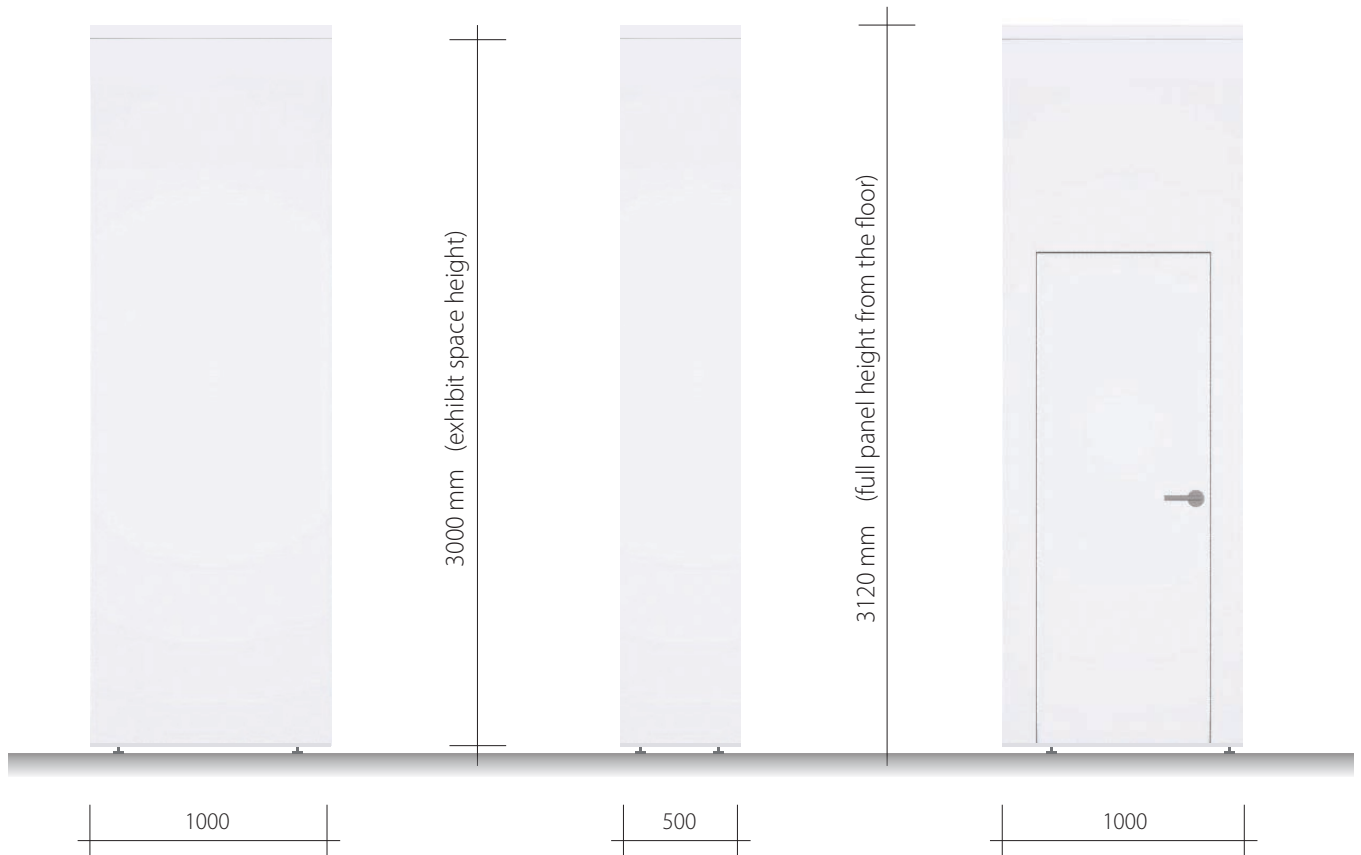

3120 mm (full panel height from the floor)

3000 mm (exhibit space height)

Exhibit on both sides

Wall panel thickness 46mm

- Alluminium top for electric cables, lights attachment and panel distancing.

- Adjustable feet for quick and easy leveling.
- Bottom guide for electric wires.
- Seam hiding compound
- Semi-gloss white paint.

W1/300 wall panel

W0.5/300 wall panel

WD/300 panel with doors

C1/300 curtains

WB/A panel spacer 500mm - 3000mm