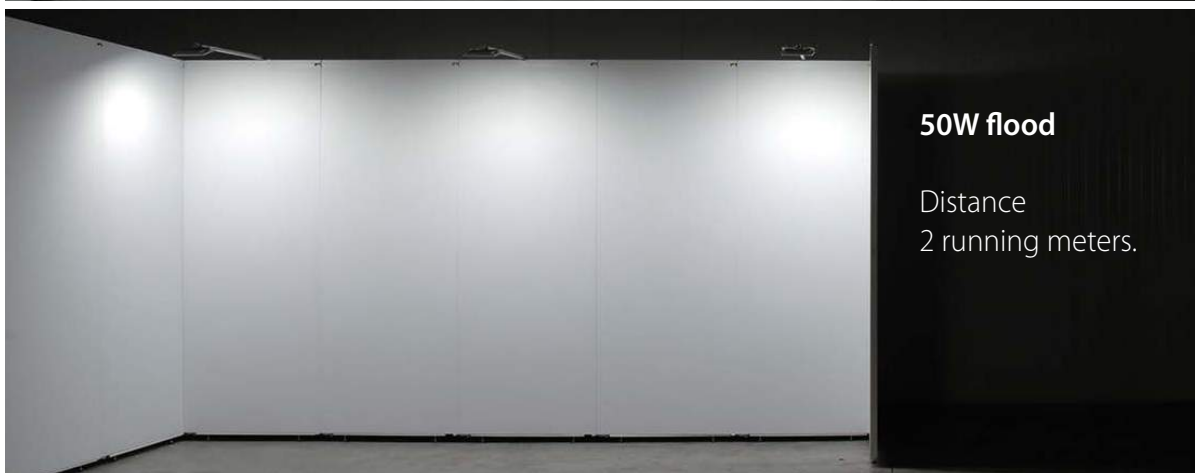

20W LED flood – 1600 lumens, 3000 kelvin (warm white)

20W flood

Distance
2 running meters.

20W flood

Distance
1,5 running meters.

30W LED spot – 2400lumens, 3000 kelvin (warm white)

Spot

Distance
1,5 running meters.

Spot

Distance
1 running meter.

50W LED flood – 4000 lumens, 4000 kelvin (day white)

Upper beam -
alluminium frame
for electric cables,
lights attachment,
panel distancing.

Wiring hidden in
cable channels
underneath the panel.