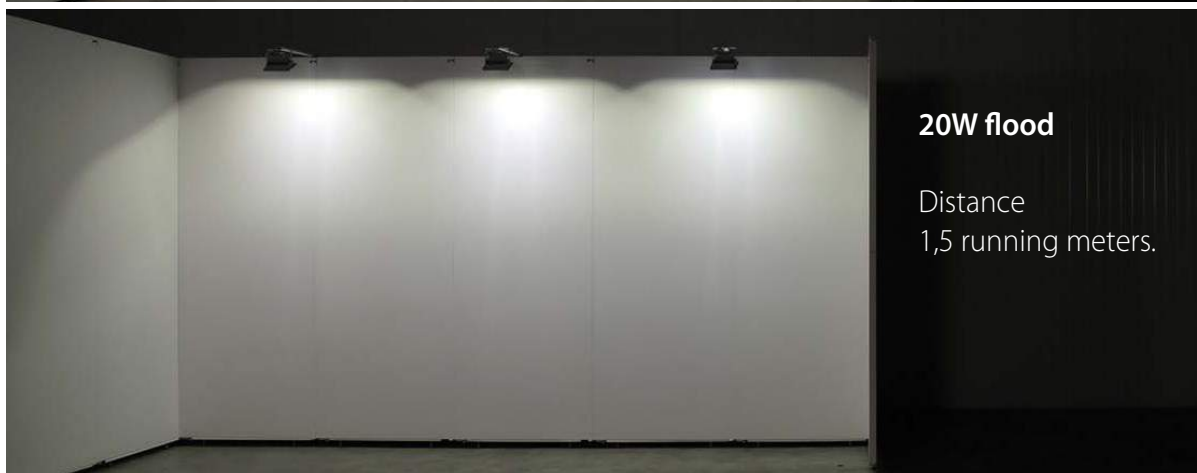

20W LED flood – 1600 lumens, 3000 kelvin (warm white)

20W flood

Distance
2 running meters.

20W flood

Distance
1,5 running meters.

30W LED spot – 2400lumens, 3000 kelvin (warm white)

Spot

Distance
1,5 running meters.

Spot

Distance
1 running meter.

50W LED flood – 4000 lumens, 4000 kelvin (day white)

Upper beam -
alluminium frame
for electric cables,
lights attachment,
panel distancing.

Wiring hidden in
cable channels
underneath the panel.