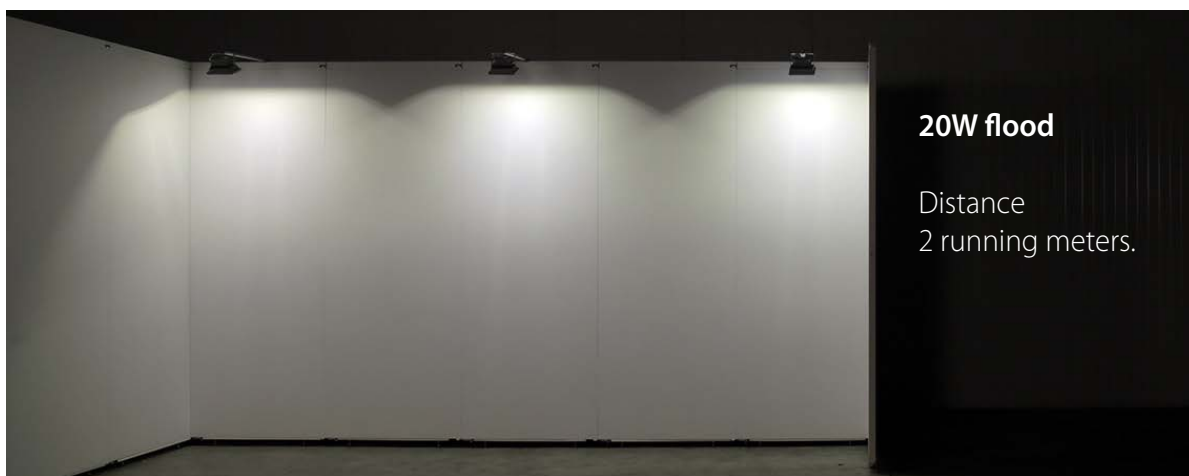

20W LED flood – 1600 lumens, 3000 kelvin (warm white) / bracket length 620mm

20W flood

Distance
2 running meters.

20W flood

Distance
1,5 running meters.

30W LED spot – 2400lumens, 3000 kelvin (warm white) / bracket length 620mm

50W LED flood – 4000 lumens, 4000 kelvin (day white) / bracket length 800mm

Alluminium top for electric cables, lights attachment, panel distancing.

Wiring hidden in cable channels underneath the panel.

Adapters for any socket type.

Panel profiles are easy to use for art hanging systems.