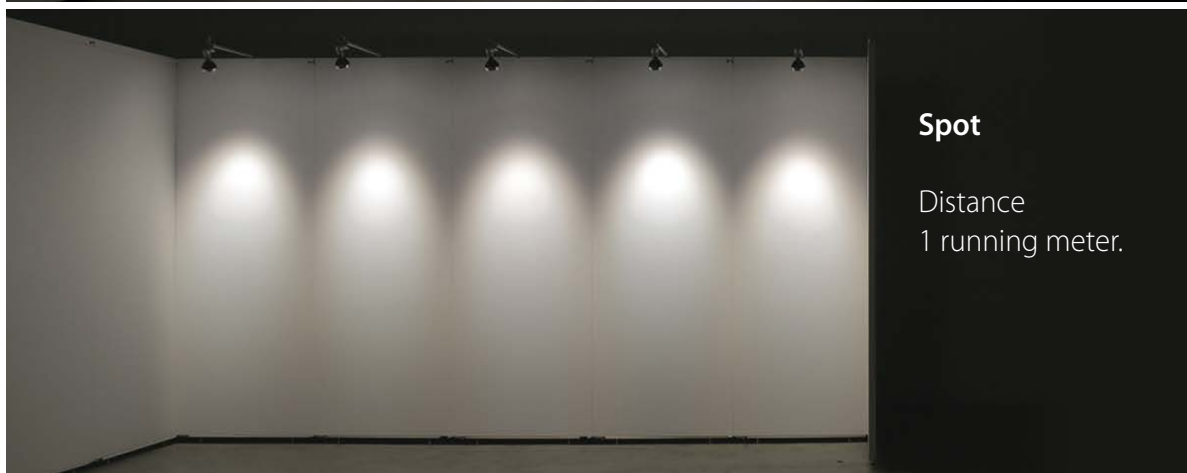

20W LED flood – 1600 lumens, 3000 kelvin (warm white) / bracket length 620mm

20W flood

Distance
2 running meters.

20W flood

Distance
1,5 running meters.

30W LED spot – 2400lumens, 3000 kelvin (warm white) / bracket length 620mm

50W LED flood – 4000 lumens, 4000 kelvin (day white) / bracket length 800mm

Alluminium top for electric cables, lights attachment, panel distancing.

Wiring hidden in cable channels underneath the panel.

Adapters for any socket type.

Panel profiles are easy to use for art hanging systems.