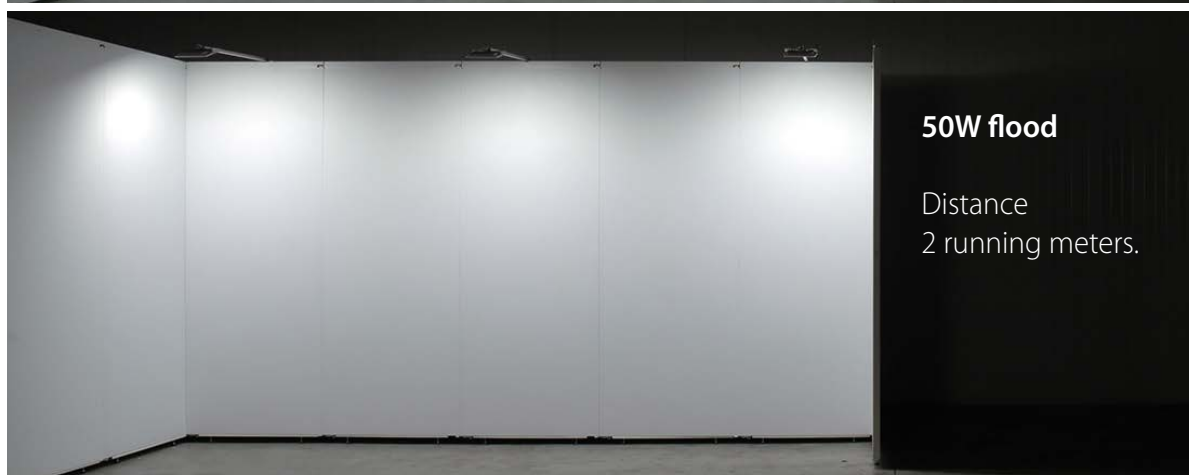

20W LED flood – 1600 lumens, 3000 kelvin (warm white) / bracket length 620mm

20W flood

Distance
2 running meters.

20W flood

Distance
1,5 running meters.

30W LED spot – 2400lumens, 3000 kelvin (warm white) / bracket length 620mm

50W LED flood – 4000 lumens, 4000 kelvin (day white) / bracket length 800mm

Alluminium top for electric cables, lights attachment, panel distancing.

Wiring hidden in cable channels underneath the panel.

Adapters for any socket type.

Panel profiles are easy to use for art hanging systems.